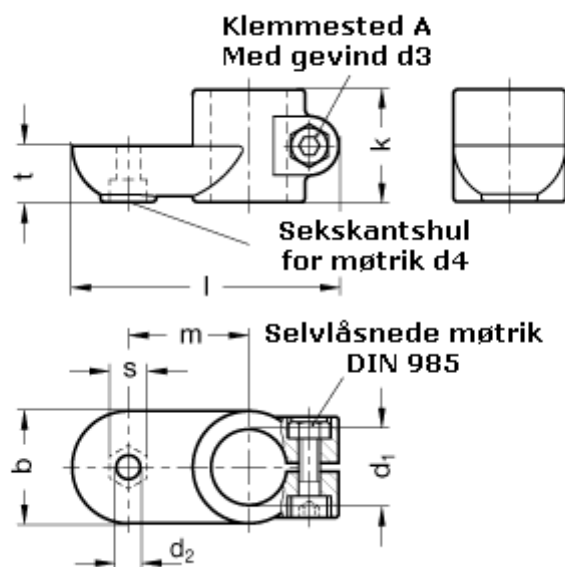

Article number: 20274B48AV2BL

Description: E+G Swivel clamp connector  
GN274-B48-AV-2-BL

## Measures

b = 65	s = 17
d1 = B48	t = 32.5
d2 = 10.5	
d3 = M10	
d4 = M10	
k = 65	
l = 148	
m = 70	